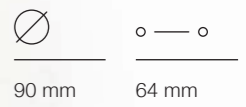

Finishes
Acabados

Brushed nickel
Níquel cepillado

Brushed gold
Oro cepillado

Matt black
Negro mate