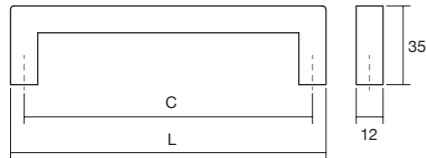

0249 **FERRI** STAINLESS STEEL Design: Viefe®