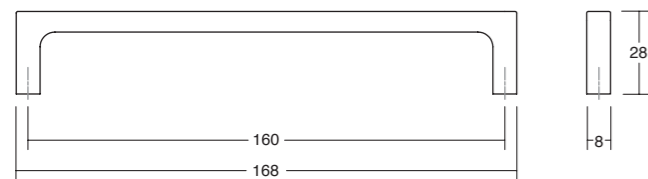

0487 **PURA** ZAMAK Design: Balutto Associati

01	03	06	07	↓	☐
Polished chrome	Polished black nickel	Polished copper	Polished brass		
Cromo brillo	Níquel negro brillo	Cobre brillo	Latón brillo		
0487160Z01	0487160Z03	0487160Z06	0487160Z07	2	25