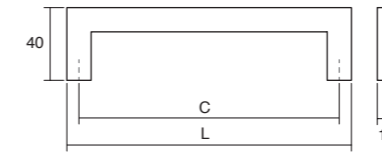

0076 **FORT** STAINLESS STEEL Design: Viefe®