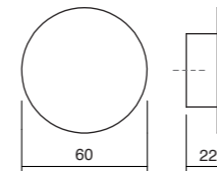

0166 **ECHO** WOOD Design: Viefe®

00	02	08	09	↓	☐
Raw brushed Crudo cepillado	White brushed Blanco cepillado	Brown brushed Marrón cepillado	Black brushed Negro cepillado		
0166060W00	0166060W02	0166060W08	0166060W09	1	25