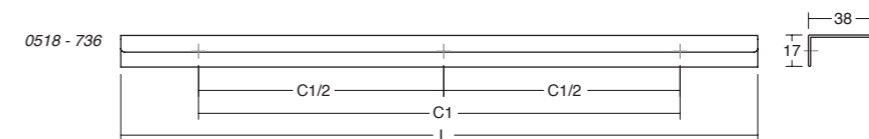

0518 **WAY** ALUMINIUM Design: Viefef®