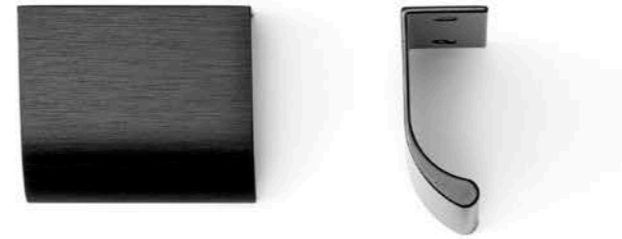

0372

ONA

ALUMINIUM

Designer: Teruel-Paré

Finishes
Acabados

Stainless steel look
Inox look

NEW! Brushed dark brass
Latón cepillado oscuro

Brushed black
Negro cepillado

Brushed grey
Gris cepillado

Matt white
Blanco mate

Metallic grey
Gris metal

Metallic brown
Marrón metal