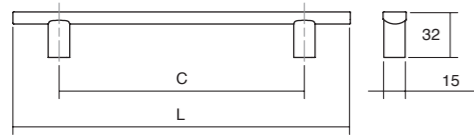

0239 **ARA W** ALUMINIUM + WOOD Design: 2J Design

24 + 16	24 + 17	C	L	↓	☐
Stainless steel look + Oak Inox look + Roble	Stainless steel look + Walnut Inox look + Nogal				
0239160N2416	0239160N2417	160	220	2	25
0239224N2416	0239224N2417	224	284	2	25