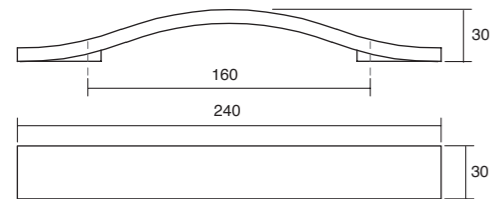

0165 **CALIN** WOOD Design: Viefe®

00	02	08	09	↓	☐
Raw brushed Crudo cepillado	White brushed Blanco cepillado	Brown brushed Marrón cepillado	Black brushed Negro cepillado		
0165160W00	0165160W02	0165160W08	0165160W09	2	25