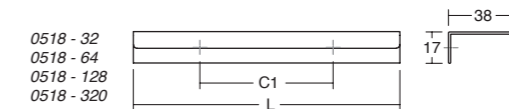

0518 **WAY** ALUMINIUM Design: Viefef®