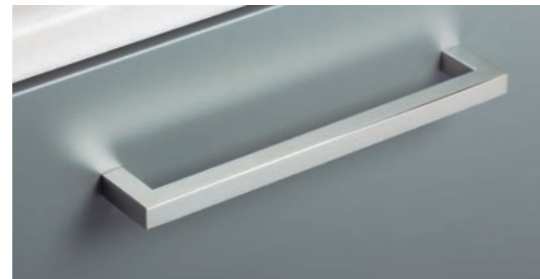

0249 **FERRI** STAINLESS STEEL Design: Viefe®