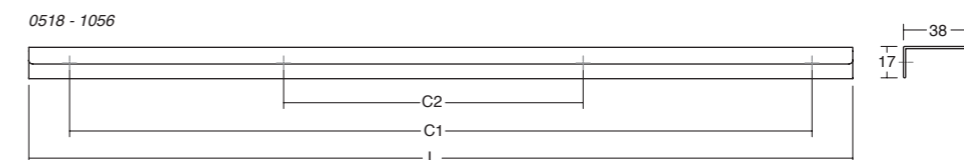

0518 **WAY** ALUMINIUM Design: Viefef®